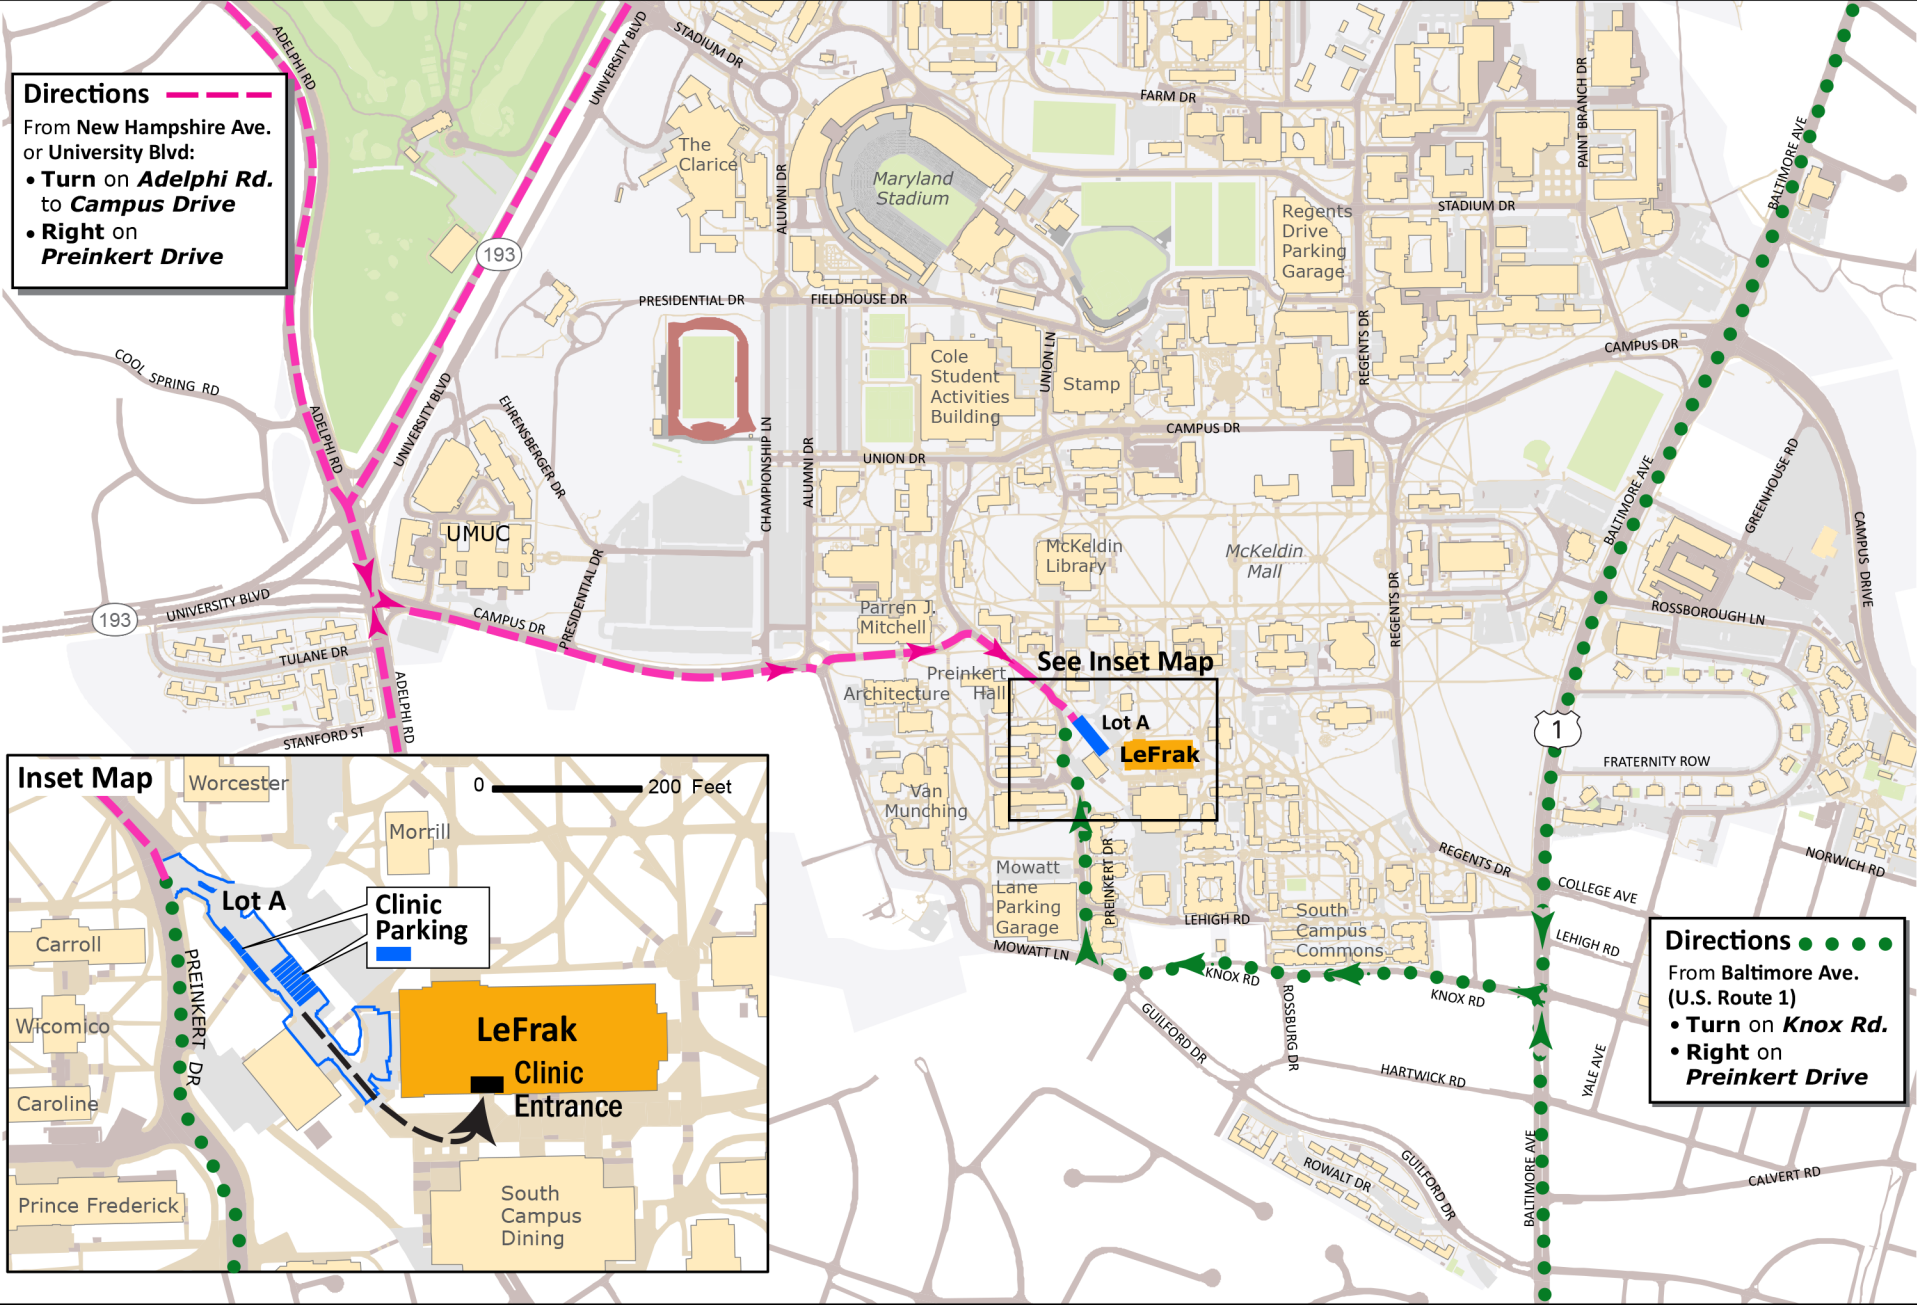

**Directions** 

From New Hampshire Ave. or University Blvd:

- Turn on **Adelphi Rd.** to **Campus Drive**
- Right on **Preinkert Drive**

**Directions** 

From Baltimore Ave. (U.S. Route 1)

- Turn on **Knox Rd.**
- Right on **Preinkert Drive**

**Language Development Lab, Hearing and Speech Clinic**  
 There is designated parking in Lot A (see inset map); please remember to display your permit. Please call the Language Development Lab at (301) 405-2730 if you need the gate code and/or a parking permit.

**UNIVERSITY OF MARYLAND**