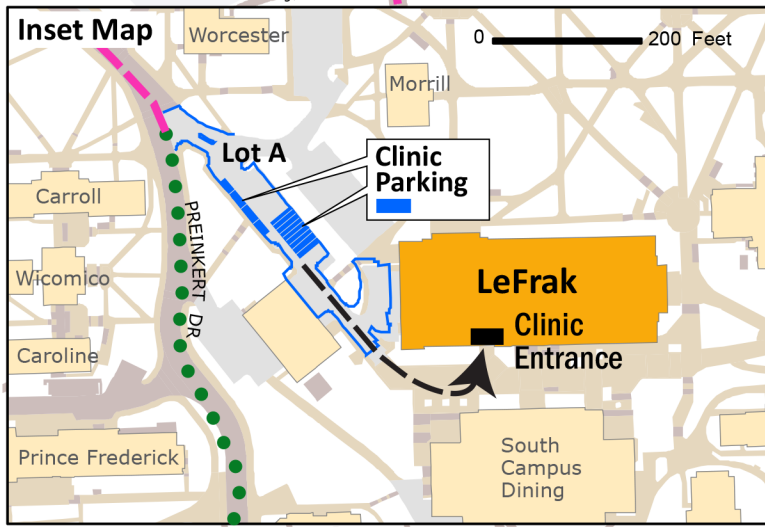

**Directions** 

From New Hampshire Ave. or University Blvd:

- Turn on **Adelphi Rd.** to **Campus Drive**
- Right on **Preinkert Drive**

**Directions** 

From Baltimore Ave. (U.S. Route 1)

- Turn on **Knox Rd.**
- Right on **Preinkert Drive**

**Language Development Lab, Hearing and Speech Clinic**  
 There is designated parking in Lot A (see inset map); please remember to display your permit. Please call the Language Development Lab at (301) 405-2730 if you need the gate code and/or a parking permit.